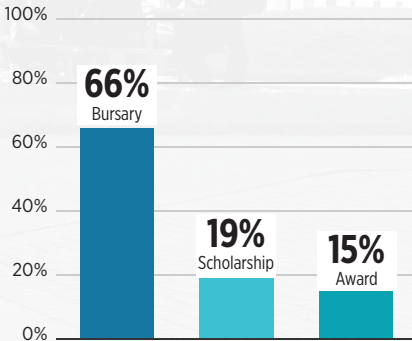

Your Impact

Thanks to your support, \$534,000 in scholarships and bursaries was made available to North Island College students in 2019.

SUPPORT BY PROGRAM (% OF \$)

Students from all program areas were supported by your awards at varying stages of their education.

SUPPORT BY REGION (% OF \$)

Students from all of our campus communities were supported by your awards. The percentage by region aligns with the proportion of students attending each campus.

AWARD TYPE

ENDOWMENTS VS ANNUAL AWARDS